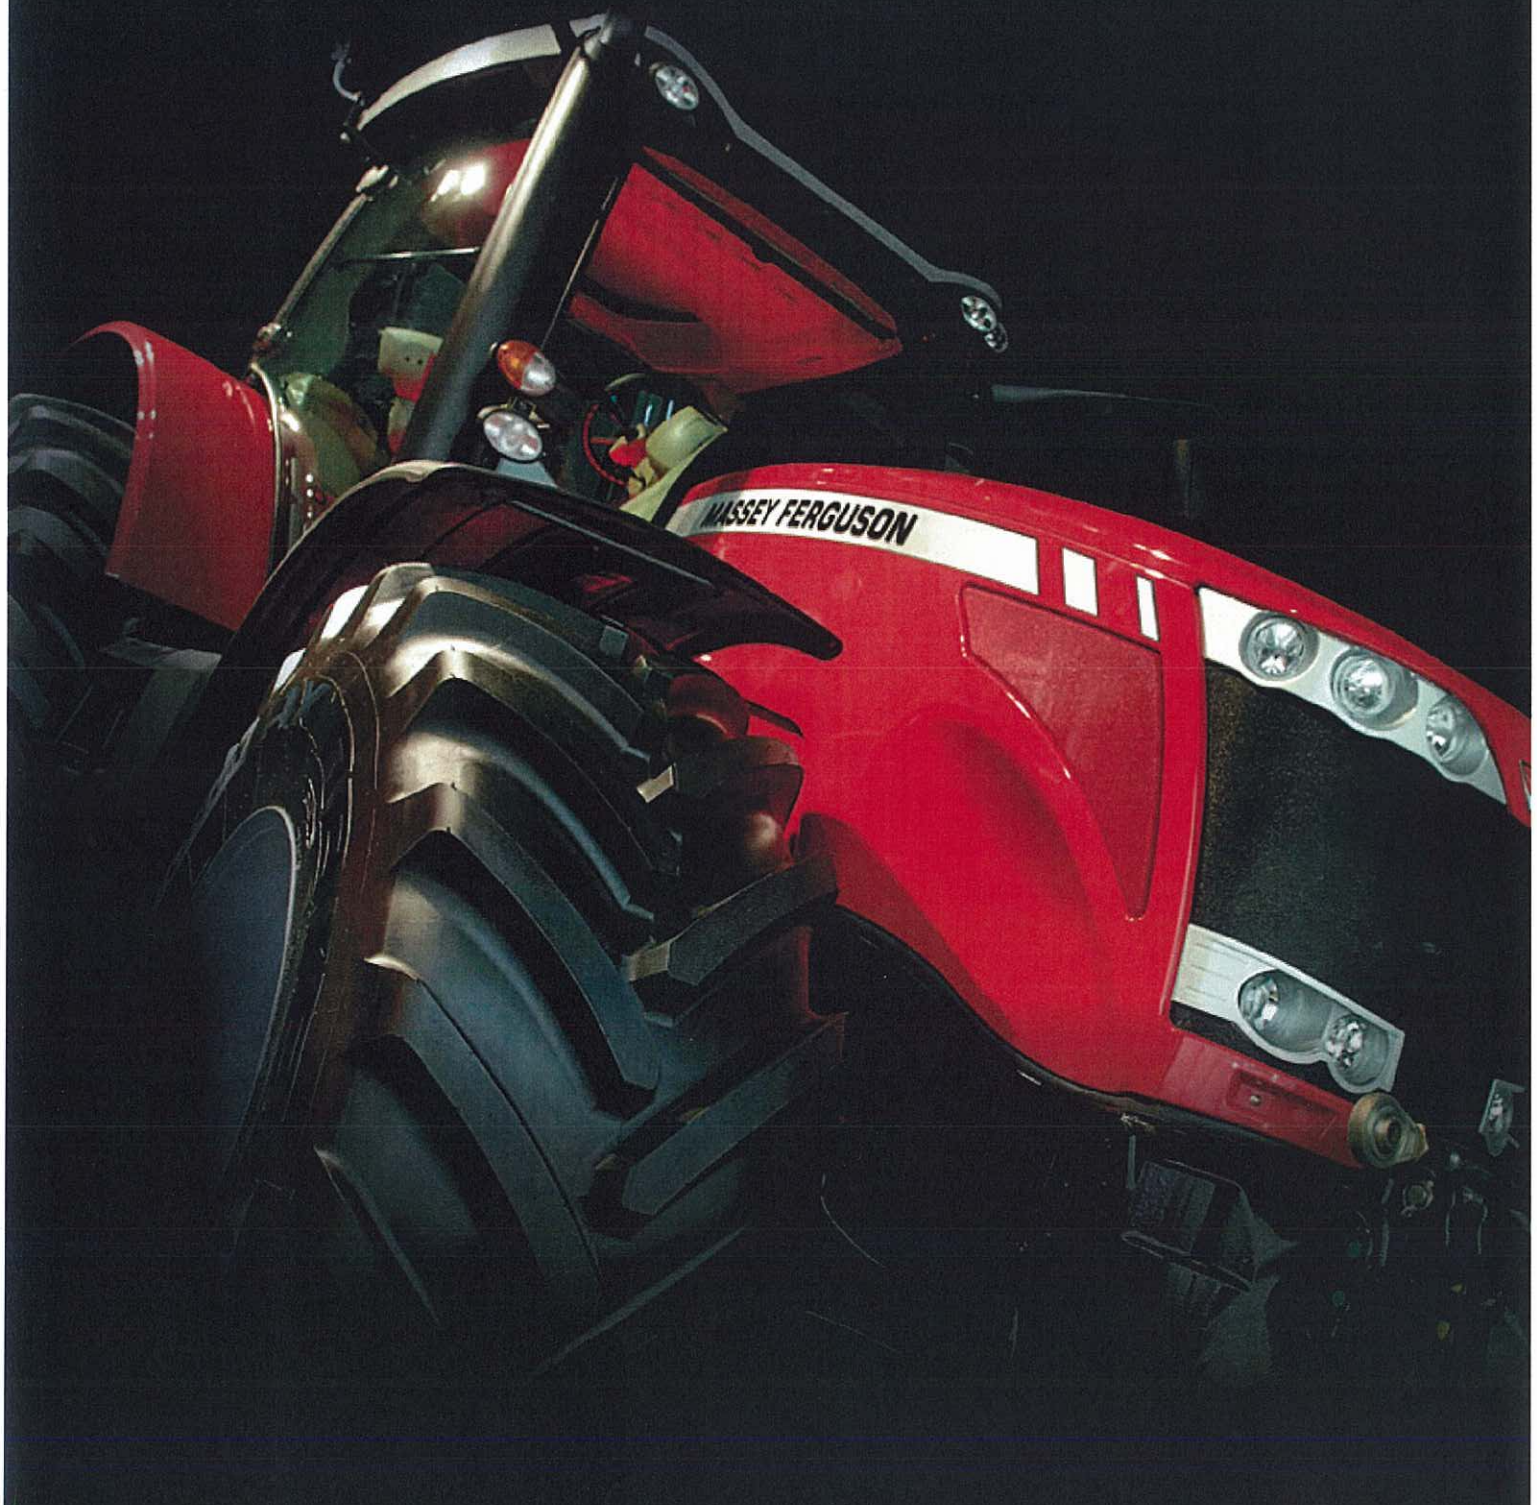

# 2011 Massey Ferguson Complete Range

**SUPERIOR DNA**  
from MASSEY FERGUSON

**MASSEY FERGUSON**

# Grounds Care

Massey Ferguson's range of lawn care and compact tractors bear the hallmarks of all Massey Ferguson equipment – top performance, reliability, operator comfort and uncompromising build quality. As well as a vast product line, Massey Ferguson's strength is based in the long-held philosophy of providing customers with more than just a machine.

## MF 38-15SD | 15hp\* | 38" cutting deck

- 15hp\* Kohler IC OHV engine
- Electric blade engagement
- Hydrostatic drive with cruise control
- Mulch Kit

**\$3,912<sup>#</sup>**

## MF 50-22ZT Zero Turn<sup>†</sup> | 22hp\* | 50" cutting deck

- 22hp\* Kawasaki V-Twin OHV engine
- 50" triple blades / 13-gauge steel deck
- PTO Clutch: electric engagement
- Dual hydro-gear EZT Drive
- Pivoting front axle