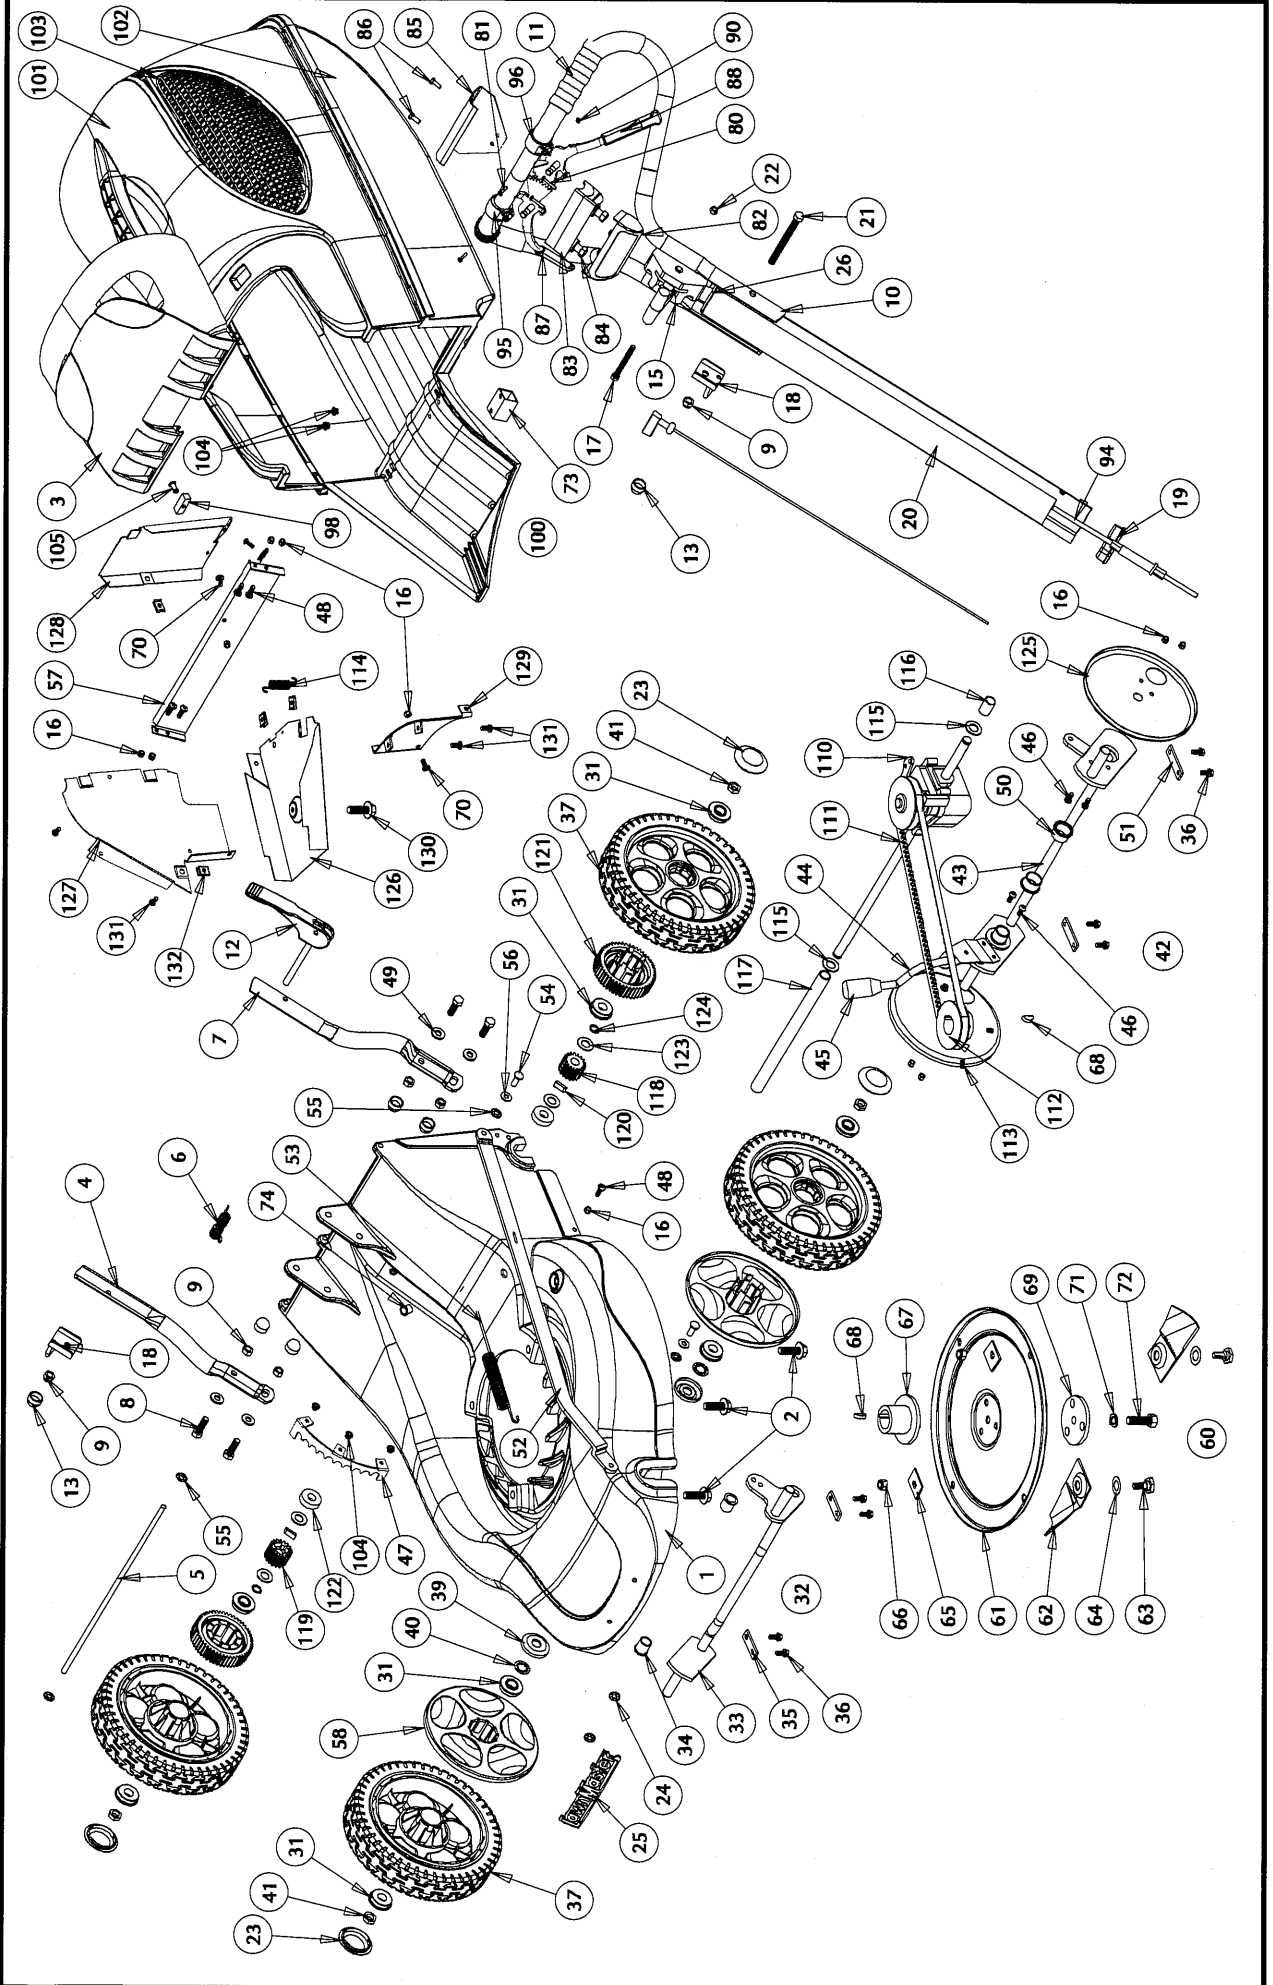

**MODEL: BLACK CHAMPION AUTODRIVE 2009**

v4 Nov.09

MODEL:BLACK CHAMPION AUTODRIVE 2009

v4 Nov 09

ITEM	DESCRIPTION	PART No	ITEM	DESCRIPTION	PART No
1	BODY-CAST SP AZT SIL 460MMONO	511113	65	WASHER 12" DISC BLADE ZP M10	L1906-067
2	SCREW TAPITITE 3/8X1-1/8	L0108-034	66	NUT NYLOC ZP M10	FNJPL10
3	FLAP-460 CATCHER HDPE BLACK 06	515040	67	BOSS-SINTERED DISC 25MM V1	503010
4	HANDLE-LOWER RH BLACK	514021	68	WOODRUFFE KEY #605 3/16 X 5/8	L0135-040
5	BAR-1/4"X332MM ZP 460/02	505000Z	69	WASHER-DISC SUPPORT 5MM BLACK	503017B
6	SPRING-GRASS FLAP	507060	70	SCREW MC ZP PHD POZI M6X12	FSCPL14
7	HANDLE-LOWER LH BLACK	514016	71	WASHER SPRING SC 3/8	FWABL40
8	BOLT HT ZP M8X25 SET SCREW	FBOP125	72	BOLT HT SC 3/8X1-1/4" UNF SET	FB0BL04
9	NUT NYLOC ZP M8	FNJPL08	73	SUPPORT CATCHER BLACK	505027B
10	HANDLE-UPPER SP BLACK	514057	74	BUSH-SNAP CODE 182 11.1MM	507030
11	GRIP-HANDLE PVC 340MM 2006	514063	80	SCREW ST ZP PHD POZI #6X20	FSCPL11
12	LEVER-HANDLE LOCK ASSY 460/06	514005	81	SCREW MC ZP PHD POZI M6X16	FSCPL16
13	COVER-NUT PE M8 BLK	L0135-034	82	COVER-FRONT LEVER HOUSING V2	L1050-800
15	THROTTLE CTRL 1250MM T-BAR	504105	83	BASE-SP LEVER HOUSING V2	L1050-805
16	NUT NYLOC ZP M5	FNJPL05	84	BOSS-PIVOT LEVER ZP 51.5MM '09	L1050-711Z
17	BOLT ZP M6X55 ENG	FBOP13	85	COVER-REAR PLATE NZ BLK V2	L1050-785
18	ZONE START-ASSY BLACK	512149	86	SCREW TAPITITE M6X12 HEX HD ZP	L0108-027
19	CAP-ELLIPTICAL HANDLE NO SLOTS	514025	87	LEVER-RH TEETH OVRMOULD V2	514084
20	HANDLE-ELLIPTICAL 572MM BLACK	514046	88	LEVER-LH TEETH OVRMOULD V2	514079
21	BOLT ZP M8X85 ENG	FBOP182	90	NUT ZP M8	FNJPL03
22	NUT NYLOC ZP M6	FNJPL06	94	CABLE-CLUTCH ASSY 1890MM V2	519010
23	HUBCAP-WHEEL CENTRE BLACK	L1830-007	95	COLLAR-RH PLAIN V2/NYL	L1050-811
24	WASHER STARLOCK M6 PUSHON FIX	L0135-014	96	COLLAR-LH LATCH V2/NYL	L1050-816
25	BADGE-LOGO LAWNMASTER	200915	98	CATCHER SUPPORT ALUMINIUM	501018
26	CAP-ELLIPTICAL HANDLE SLOTTED	L1050-180	100	CATCHER CMPL SP BLK TOP 460/06	515035
31	BEARING-WHEEL 12" BORE	L1830-008	101	TOP-CATCHER BLACK 460/06	515012
32	AXLE-FRONT ASSY 460	502055	102	CATCHER BASE 460 SP	505022
33	AXLE-FRONT WA 460 ZP	502050z	103	SCREEN-CATCHER BLACK 460/06	515015
34	BUSH-AXLE SPLT	507000	104	RIVET AVEK 4.8MM 1.0-10.0	FRJPL06
35	CLAMP-AXLE PLATE FRONT ZP	502240z	105	RIVET AVEK 4.8MM 1691-0631	FRJPL08
36	SCREW TAPITITE M6X12 HEX HD ZP	L0108-027	110	TRANSAXLE-ROTARY 460 SP 2002	502200
37	WHEEL-200MM+BRGS ALLOY 460/06	512167	111	BELT VEE 460 SP XPZ825	502190
39	COVER-WHEEL DUST METAL	L1830-003	111	BELT VEE 460/530 SP XPZ808	602190
40	WASHER INT-T-LOCK ZP 1/2	FWAPL86	112	PULLEY-C/SHAFT 460 SP 25MM	502205
41	NUT NYLOC ZP THIN 1/2 UNF	L0111-050	112	PULLEY-C/SHAFT 460/530 SP 25MM	602205
42	AXLE-REAR & HGT ADJ 460 SP SIL	512235	113	SCREW GRUB M8X8	FSCBL08
43	AXLE-REAR WA 460 SP ZP	502090z	114	SPRING-TRANSAXLE 460	502212
44	HEIGHT ADJ ASSY 460/530 2002	502125	115	WASHER THRUST NYLOIL	L2105-525
45	KNOB-HEIGHT ADJ 460/530 2002	502130	116	TUBE-PVC 15.70DX35MM	602217
46	SCREW BUTTON HD SOCKET M6X12	507065	117	TUBE-PVC 15.70DX249MM	502225
47	QUADRANT-460/530 CHROME	502170c	118	DRIVE PINION GEAR RH	L2105-500
48	SCREW MC ZP PHD POZI M5X16	FSCPL01	119	DRIVE PINION GEAR LH	L2105-505
49	WASHER FLAT ZP M8X19X1.6	FWAPL08	120	DRIVE PAWL	L2105-510
50	BUSH-AXLE REAR SP	502105	121	GEAR-SP WHEEL	L2105-515
51	CLAMP-AXLE PLATE REAR ZP	502100z	122	BEARING 6001-2RS1 DRIVE AXLE	L2105-520
52	CONROD ZP 8" FRONT WHEEL 460	512140z	123	WASHER FLAT ZP M12X22X1.2	L0115-012
53	SPRING-CONROD 460	507005	124	CIRCLIP E TYPE 1/2"	507055
54	HEIGHT ADJ/CLEVIS PIN	L1835-175	125	COVER-DUST REAR WHEEL 2002	502160
55	WASHER STARLOCK M6 PUSHON FIX	L0135-015	126	COVER-TRANSAXLE BELT 460 BLK	511007
56	WASHER FLAT ZP M6X16X1.2	FWAPL06	127	COVER-TRANSAXLE SIDE 460 BLK	511012
57	CROSSBRACE PUSH ZP 460/02	502150z	128	COVER-TRANSAXLE REAR 460 BLK	501017
58	SPAT-WHEEL 200MM ALLOY 460/06	512178	129	COVER-TRANSAXLE CURVE 460 BLK	511022
60	DISC ASSY-460 OFIN:2BLADE M10	503032	130	SCREW TAPITITE M8X20 HEX HD ZP	L0108-039
61	DISC-CUTTING 460/09 BLACK M10	503027	131	SCREW ST ZP PHD POZI #10X1/2	FSCPL10
62	BLADE-460/530 FAIL:FERRO-PHOS	200400B	132	NUT-SPIRE CAPTIVE SNU0536	507040
63	BOLT-BLADE M10 HT HEX HD	FBOP101			
64	WASHER-WAVE DISC BLADE 1/2" ID	L0115-002			